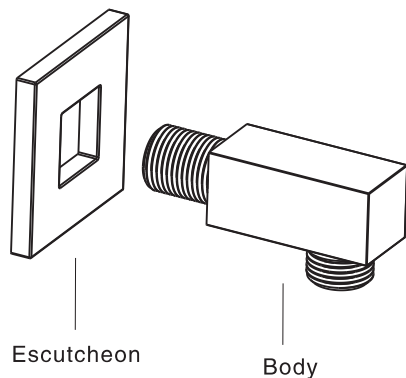

To ensure that your installation proceeds smoothly,
please read this instructions carefully before you begin.

American Standard

FFAS9142-000500BT0

Wall Outlet – Square (R1/2")

Installation &
Operation Instruction

Dimension

Install

Parts List

Notice

Remove all impurity in pipes before beginning to avoid clogging. Connect faucet pipes correctly.

When you repair the faucet you will need to shut off hot/cold water supply by closing the water supply.