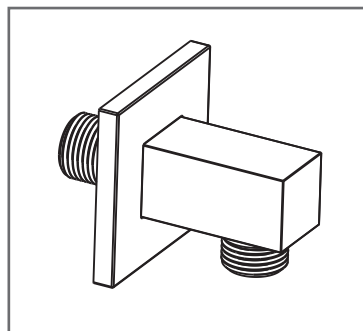

To ensure that your installation proceeds smoothly,
please read this instructions carefully before you begin.

American Standard

FFAS9142-000500BT0

Wall Outlet – Square (R1/2")

Installation &
Operation Instruction

Dimension

Install

Parts List

Notice

Remove all impurity in pipes before beginning to avoid clogging. Connect faucet pipes correctly.

When you repair the faucet you will need to shut off hot/cold water supply by closing the water supply.