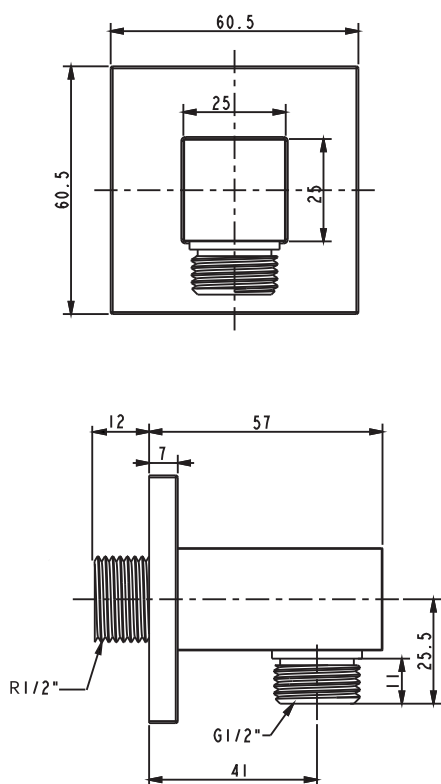

To ensure that your installation proceeds smoothly,
please read this instructions carefully before you begin.

American Standard

FFAS9142-000500BT0

Wall Outlet – Square (R1/2")

Installation &
Operation Instruction

Dimension

Install

Parts List

Notice

Remove all impurity in pipes before beginning to avoid clogging. Connect faucet pipes correctly.

When you repair the faucet you will need to shut off hot/cold water supply by closing the water supply.