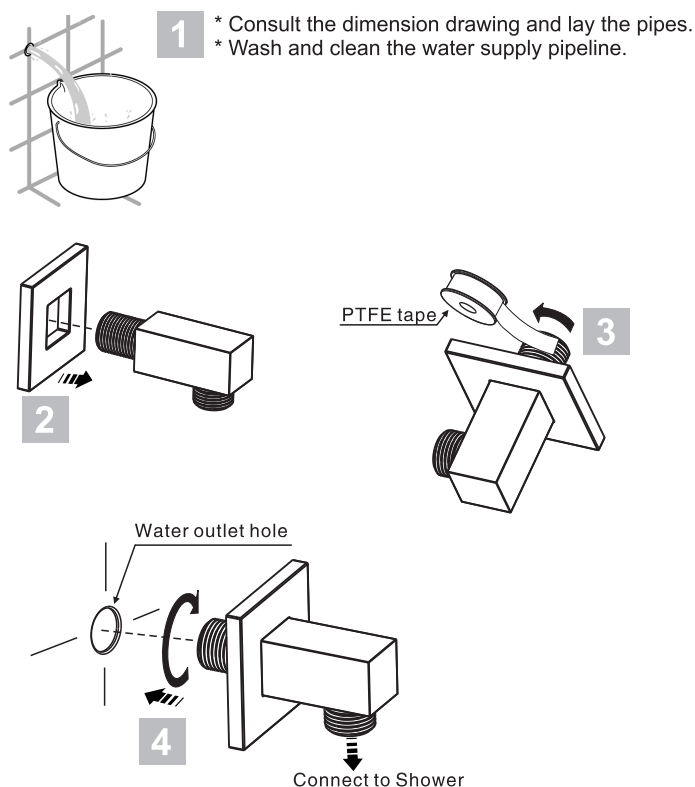

To ensure that your installation proceeds smoothly,
please read this instructions carefully before you begin.

American Standard

FFAS9142-000500BT0

Wall Outlet – Square (R1/2")

Installation &
Operation Instruction

Dimension

Install

Parts List

Notice

Remove all impurity in pipes before beginning to avoid clogging. Connect faucet pipes correctly.

When you repair the faucet you will need to shut off hot/cold water supply by closing the water supply.

Conditions for use

* Water pressure condition: 0.1MPa~0.75MPa

(Recommended : 0.1MPa~0.5Mpa)

* Environment Temperature: 1°C~55°C

* Not for use as a steam outlet.

Cleaning the surface of faucet

* Rinse the product with clean water.